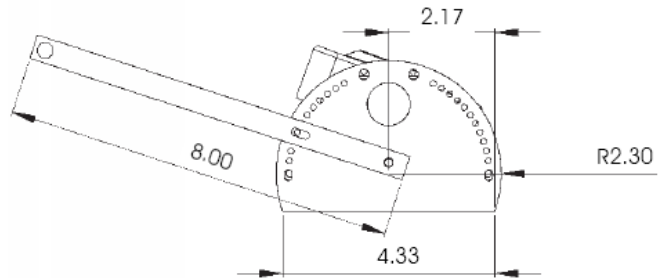

T5HO Dock Light **4 Ft. and 8 Ft**

DL8-T5-UH

Zone	Lumens	% Lamp	Fixture
0-30	3620	36.2	38.6
0-40	5026	50.3	53.6
0-60	7421	74.2	79.2
0-90	9364	93.6	99.9

Total Luminaire Optical Efficiency = 93.7%

Luminaire Spacing Criterion

0 deg	90 deg
1.22	.48