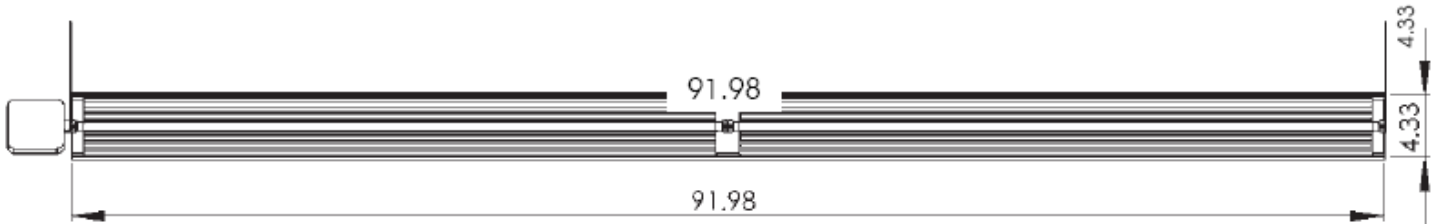

CATALOG NUMBER	
PROJECT NAME	TYPE
VOLTAGE	LAMPS

SPECIFICATIONS

- 2 Configurations Available
 - 4 ft., 1 lamp T5 HO
 - 8 ft., 2 lamp T5 HO
- Light weight extruded aluminum housing
- Enhanced reflector
- Heavy gauge mounting bracket.
 - Light can be installed at various angles
 - Can absorb impact without falling
- Lenses
 - Acrylic (Standard)
 - Polycarbonate
- Custom Colors Available
- Sensor Control available
 - Various sensing patterns available
 - Program start ballast standard
- 480V Available

T5HO Dock Light

4 Ft. and 8 Ft

Fluorescent Dock Light

**Energy Saving
Long Life
Excellent Color
Occupancy Controlled
Fixed Position**

ORDERING GUIDE:

DL8 - ***T5*** - ***T8/N*** - ***HPA***

SERIES	BALLAST	BALLASTS	OPTIONS
<input type="checkbox"/> DL4 <input type="checkbox"/> DL8	<input type="checkbox"/> T5	<input type="checkbox"/> UH - 120/277V HO <input type="checkbox"/> 4H - 347/480V HO	<input type="checkbox"/> PC - POLYCARBONATE CLEAR LENS <input type="checkbox"/> AC5 - 5 FT AC CABLES <input type="checkbox"/> AC10 - 10 FT AC CABLES <input type="checkbox"/> XXXXBBY - Y= # OF LAMPS XXXX= TOTAL # OF LUMENS REQUIRED <input type="checkbox"/> FIOS - FACTOR INSTALLED OS <input type="checkbox"/> LIXX - LAMPS INSTALLED XX = LAMP COLOR (EX. LI85 = 850 5000k) <input type="checkbox"/> CORDX - CORD X= SPEC LENGTH <input type="checkbox"/> QDCX - QUICK DISCONNECT CORD, X= SPECIFY LENGTH <input type="checkbox"/> EB- EXTRA BALLAST

CATALOG NUMBER	
PROJECT NAME	TYPE
VOLTAGE	LAMPS

APPLICATIONS

- Warehouses
- Distribution Centers

T5HO Dock Light **4 Ft. and 8 Ft**

DL8-T5-UH

Zone	Lumens	% Lamp	Fixture
0-30	3620	36.2	38.6
0-40	5026	50.3	53.6
0-60	7421	74.2	79.2
0-90	9364	93.6	99.9